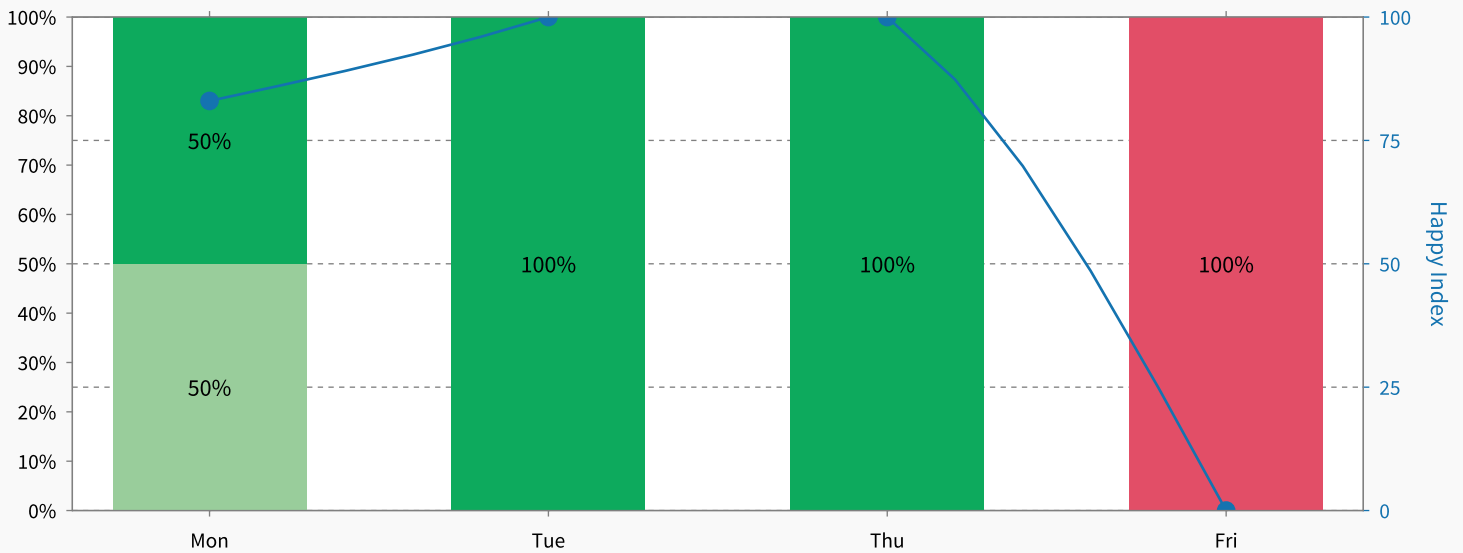

Are you happy in the sensory kitchen?

66%
4 resp.

17%
1 resp.

0%
0 resp.

17%
1 resp.

Happy Index: 78/100

Responses: 6

Daily distribution

Weekday distribution

Hourly distribution

Same question, comparison with previous months