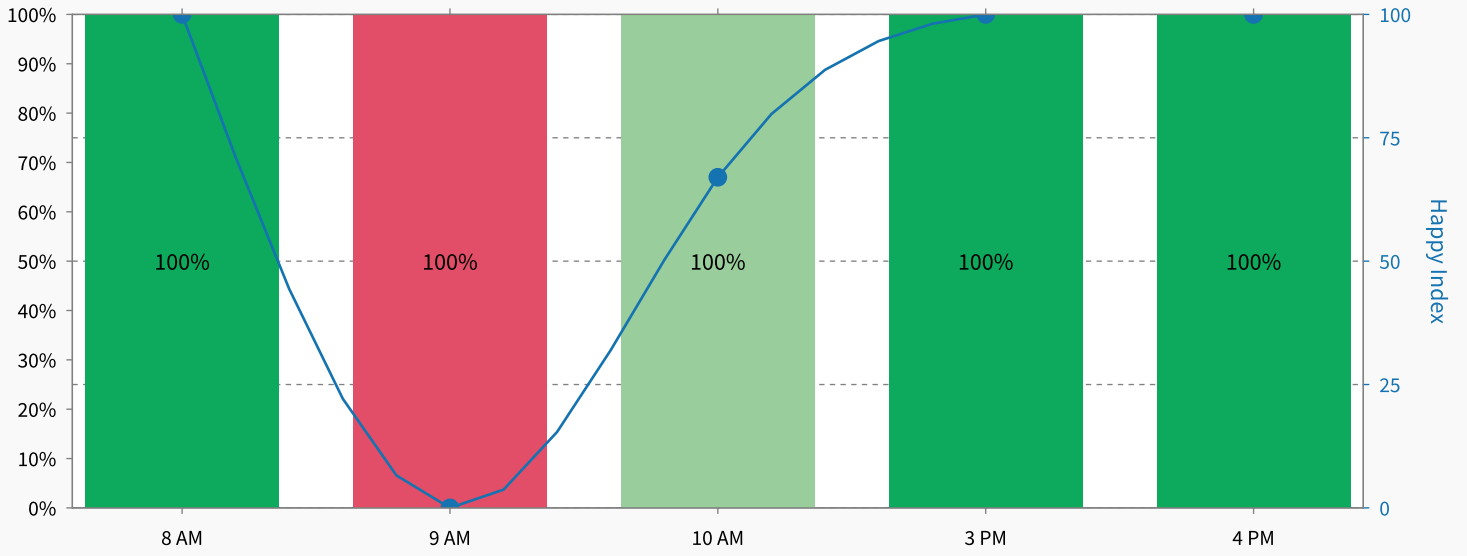

Are you happy in the sensory kitchen?

66%
4 resp.

17%
1 resp.

0%
0 resp.

17%
1 resp.

Happy Index: 78/100

Responses: 6

Daily distribution

Weekday distribution

Hourly distribution

Same question, comparison with previous months