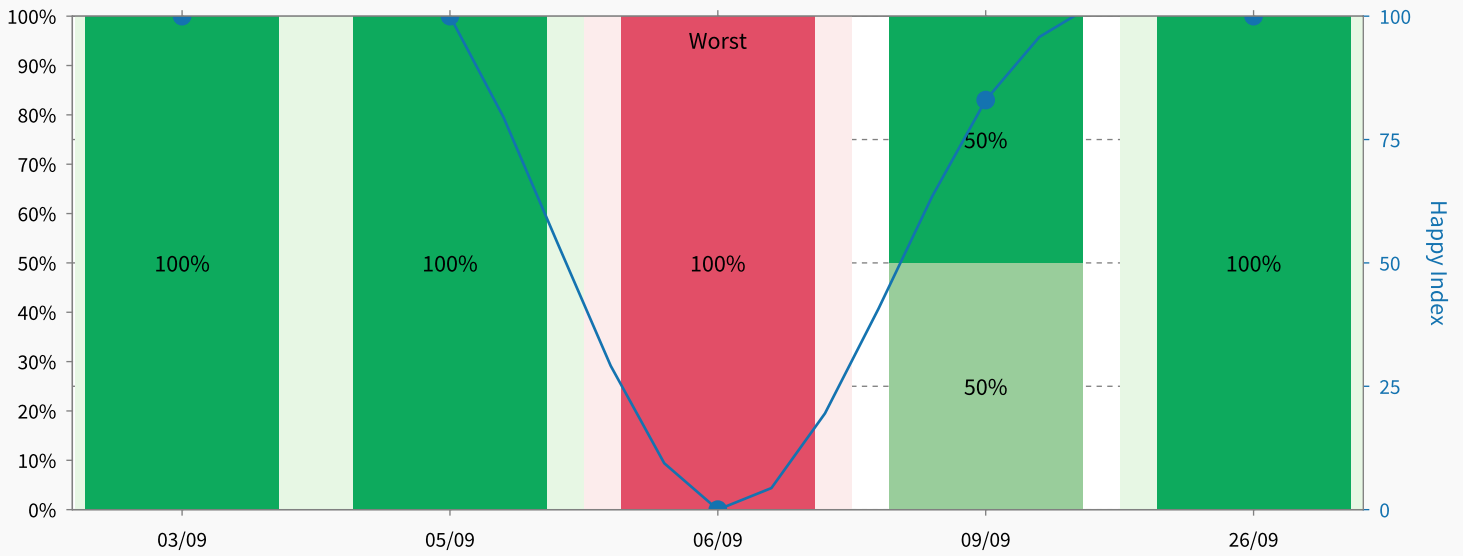

Are you happy in the sensory kitchen?

66%
4 resp.

17%
1 resp.

0%
0 resp.

17%
1 resp.

Happy Index: 78/100

Responses: 6

Daily distribution