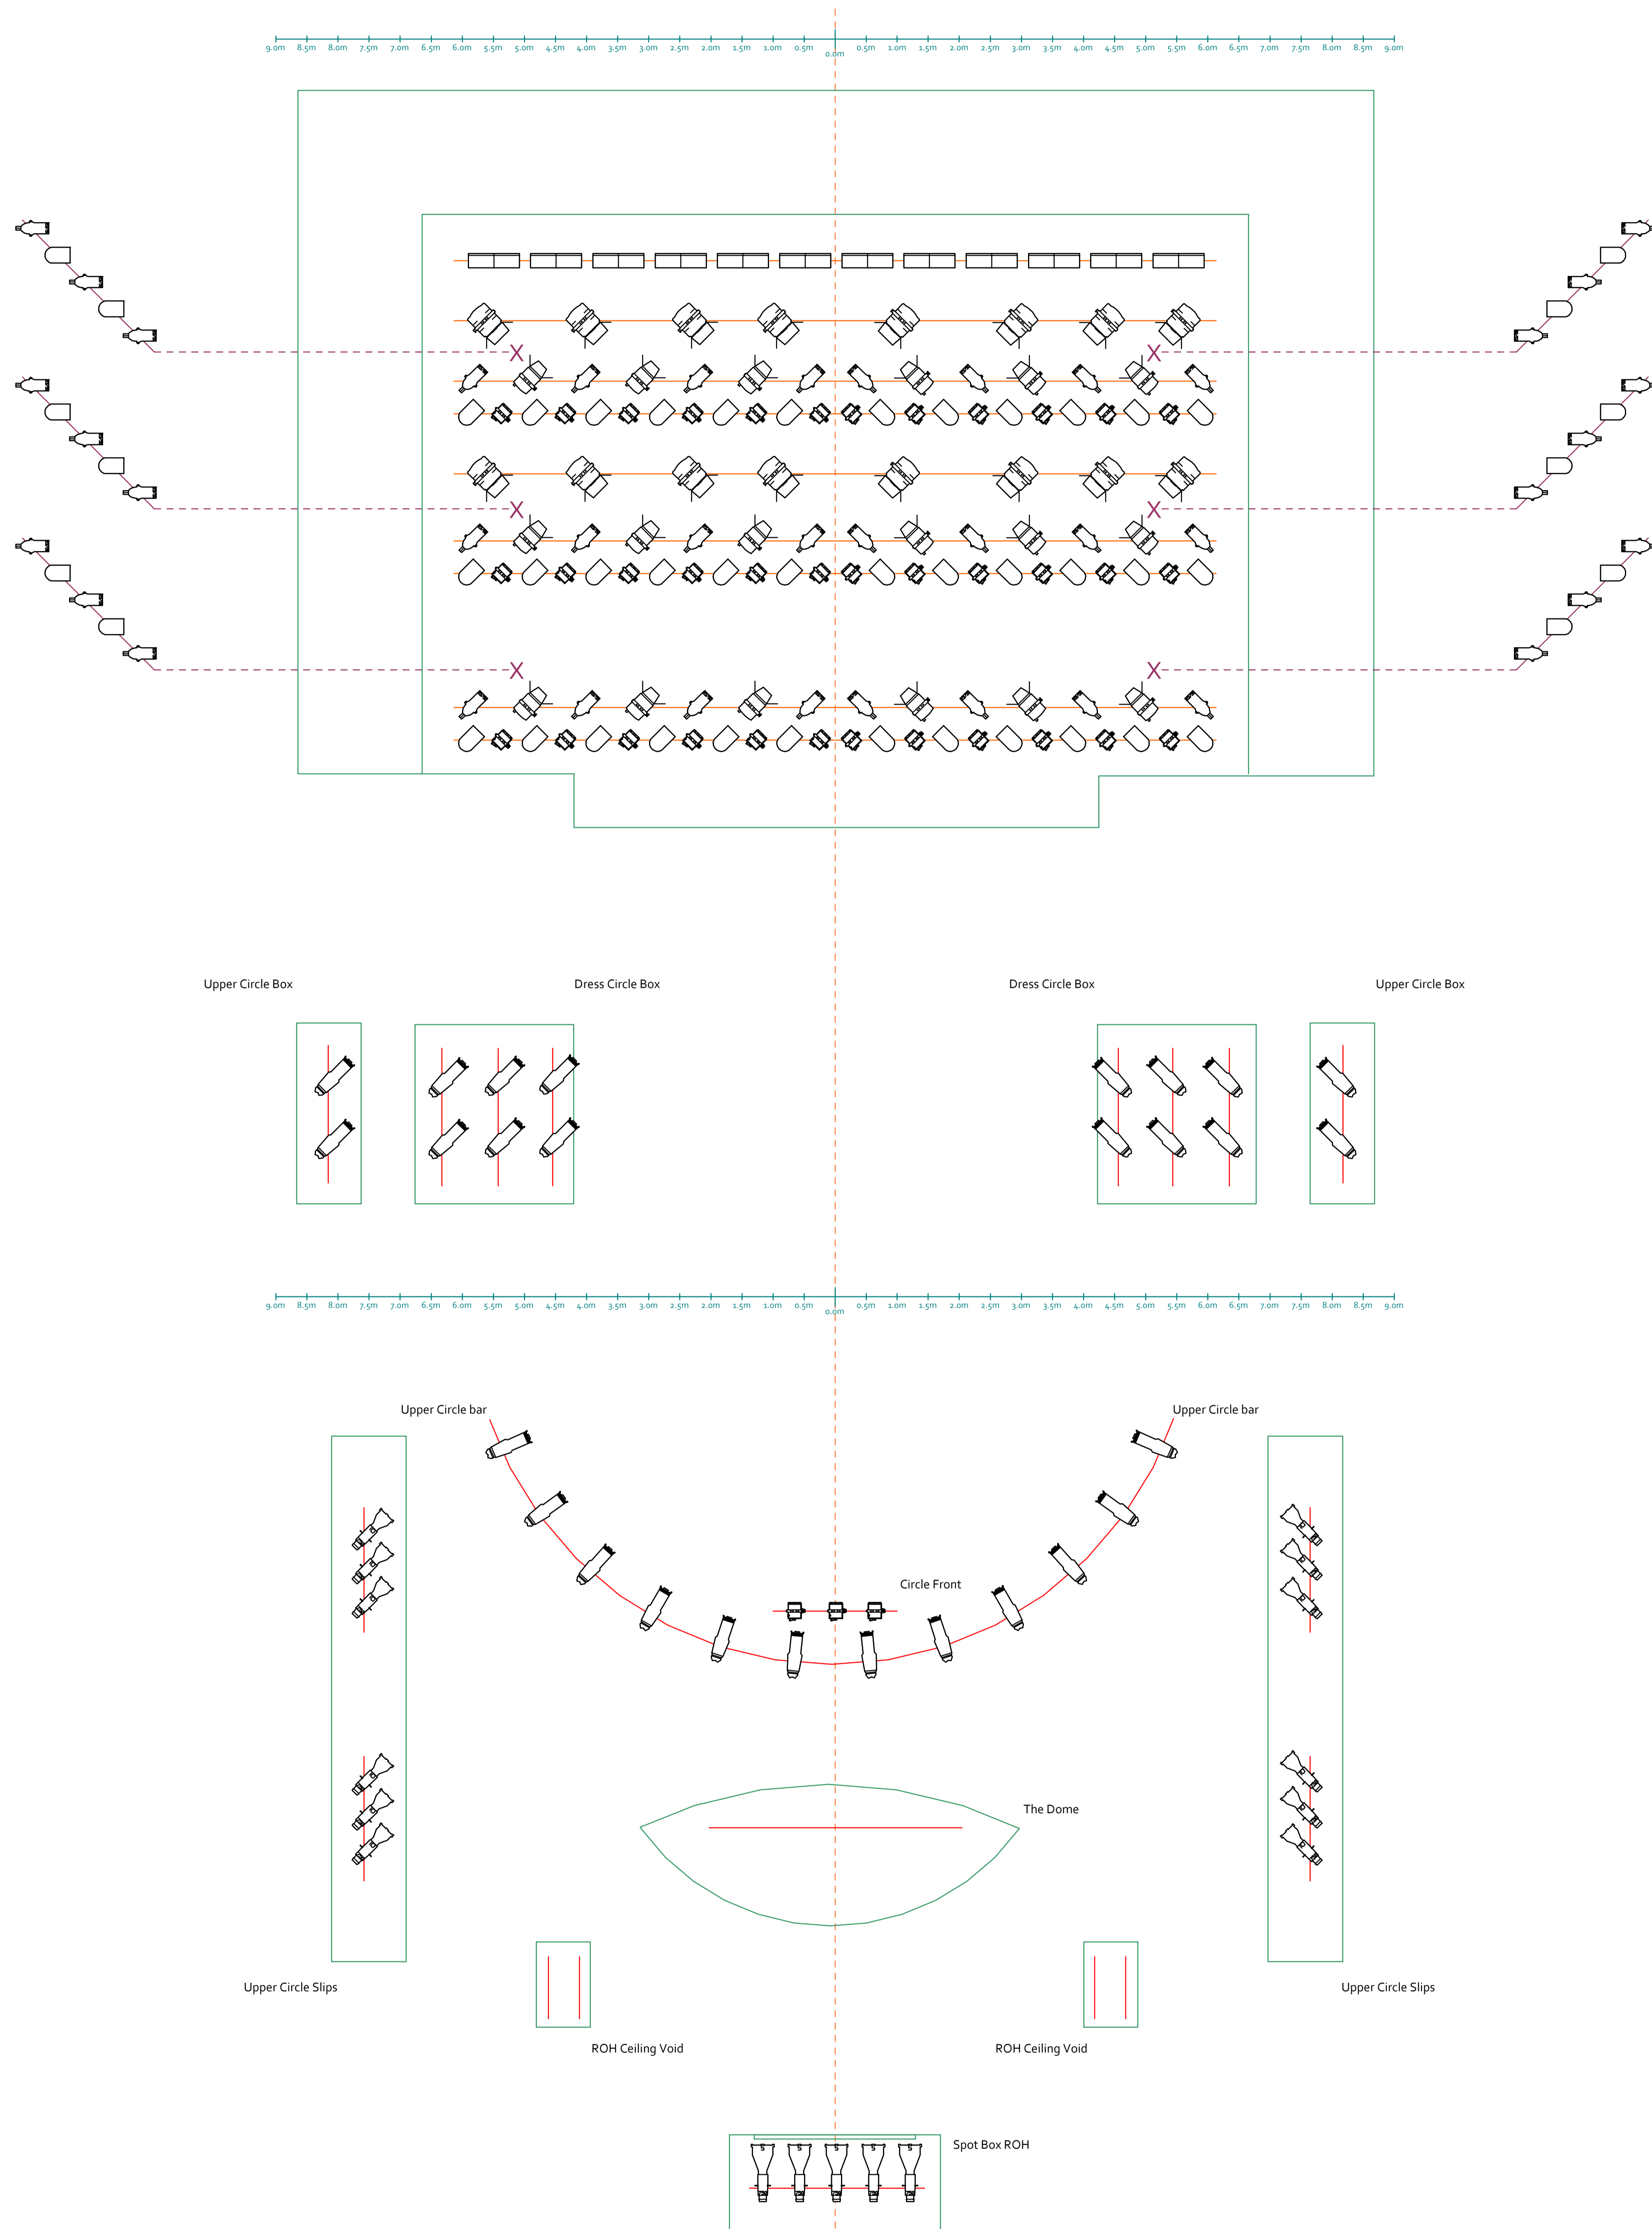

JERSEY OPERA HOUSE

Conventional Opera Rig Version

Scale 1:50 @ A0

Spring 2025