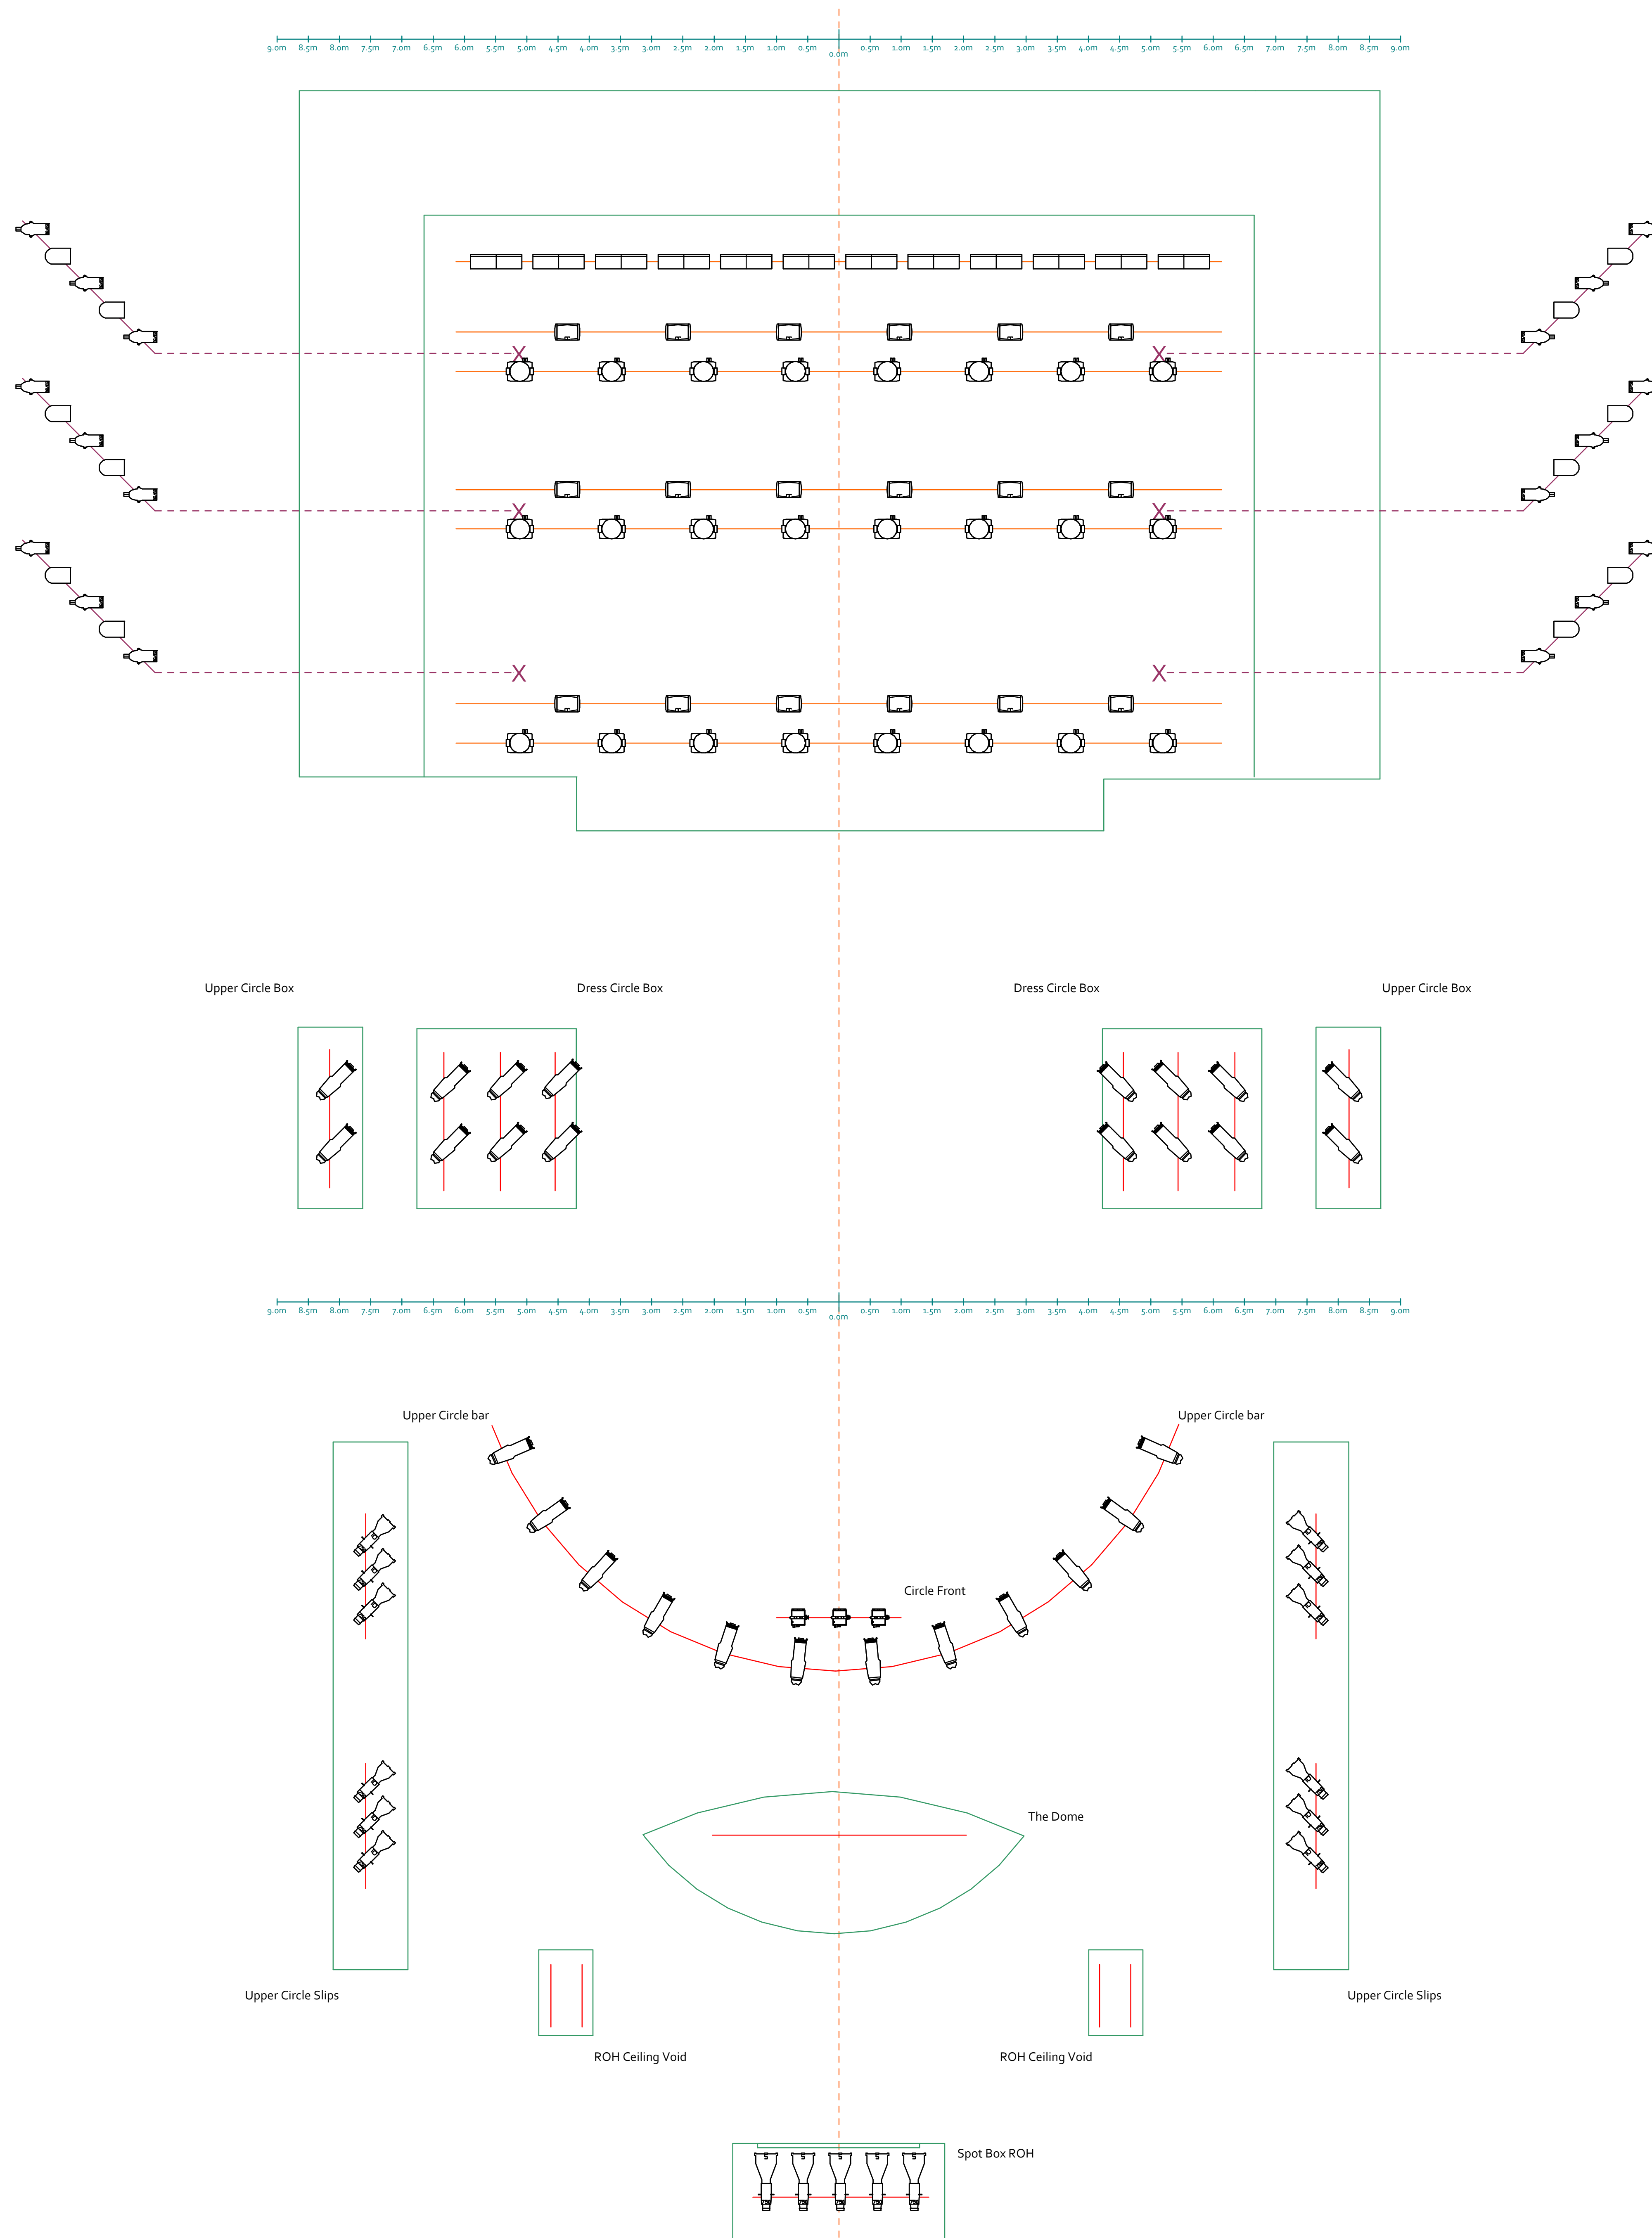

# JERSEY OPERA HOUSE

## Hybrid Rig Version

Scale 1:50 @ A0

Spring 2025