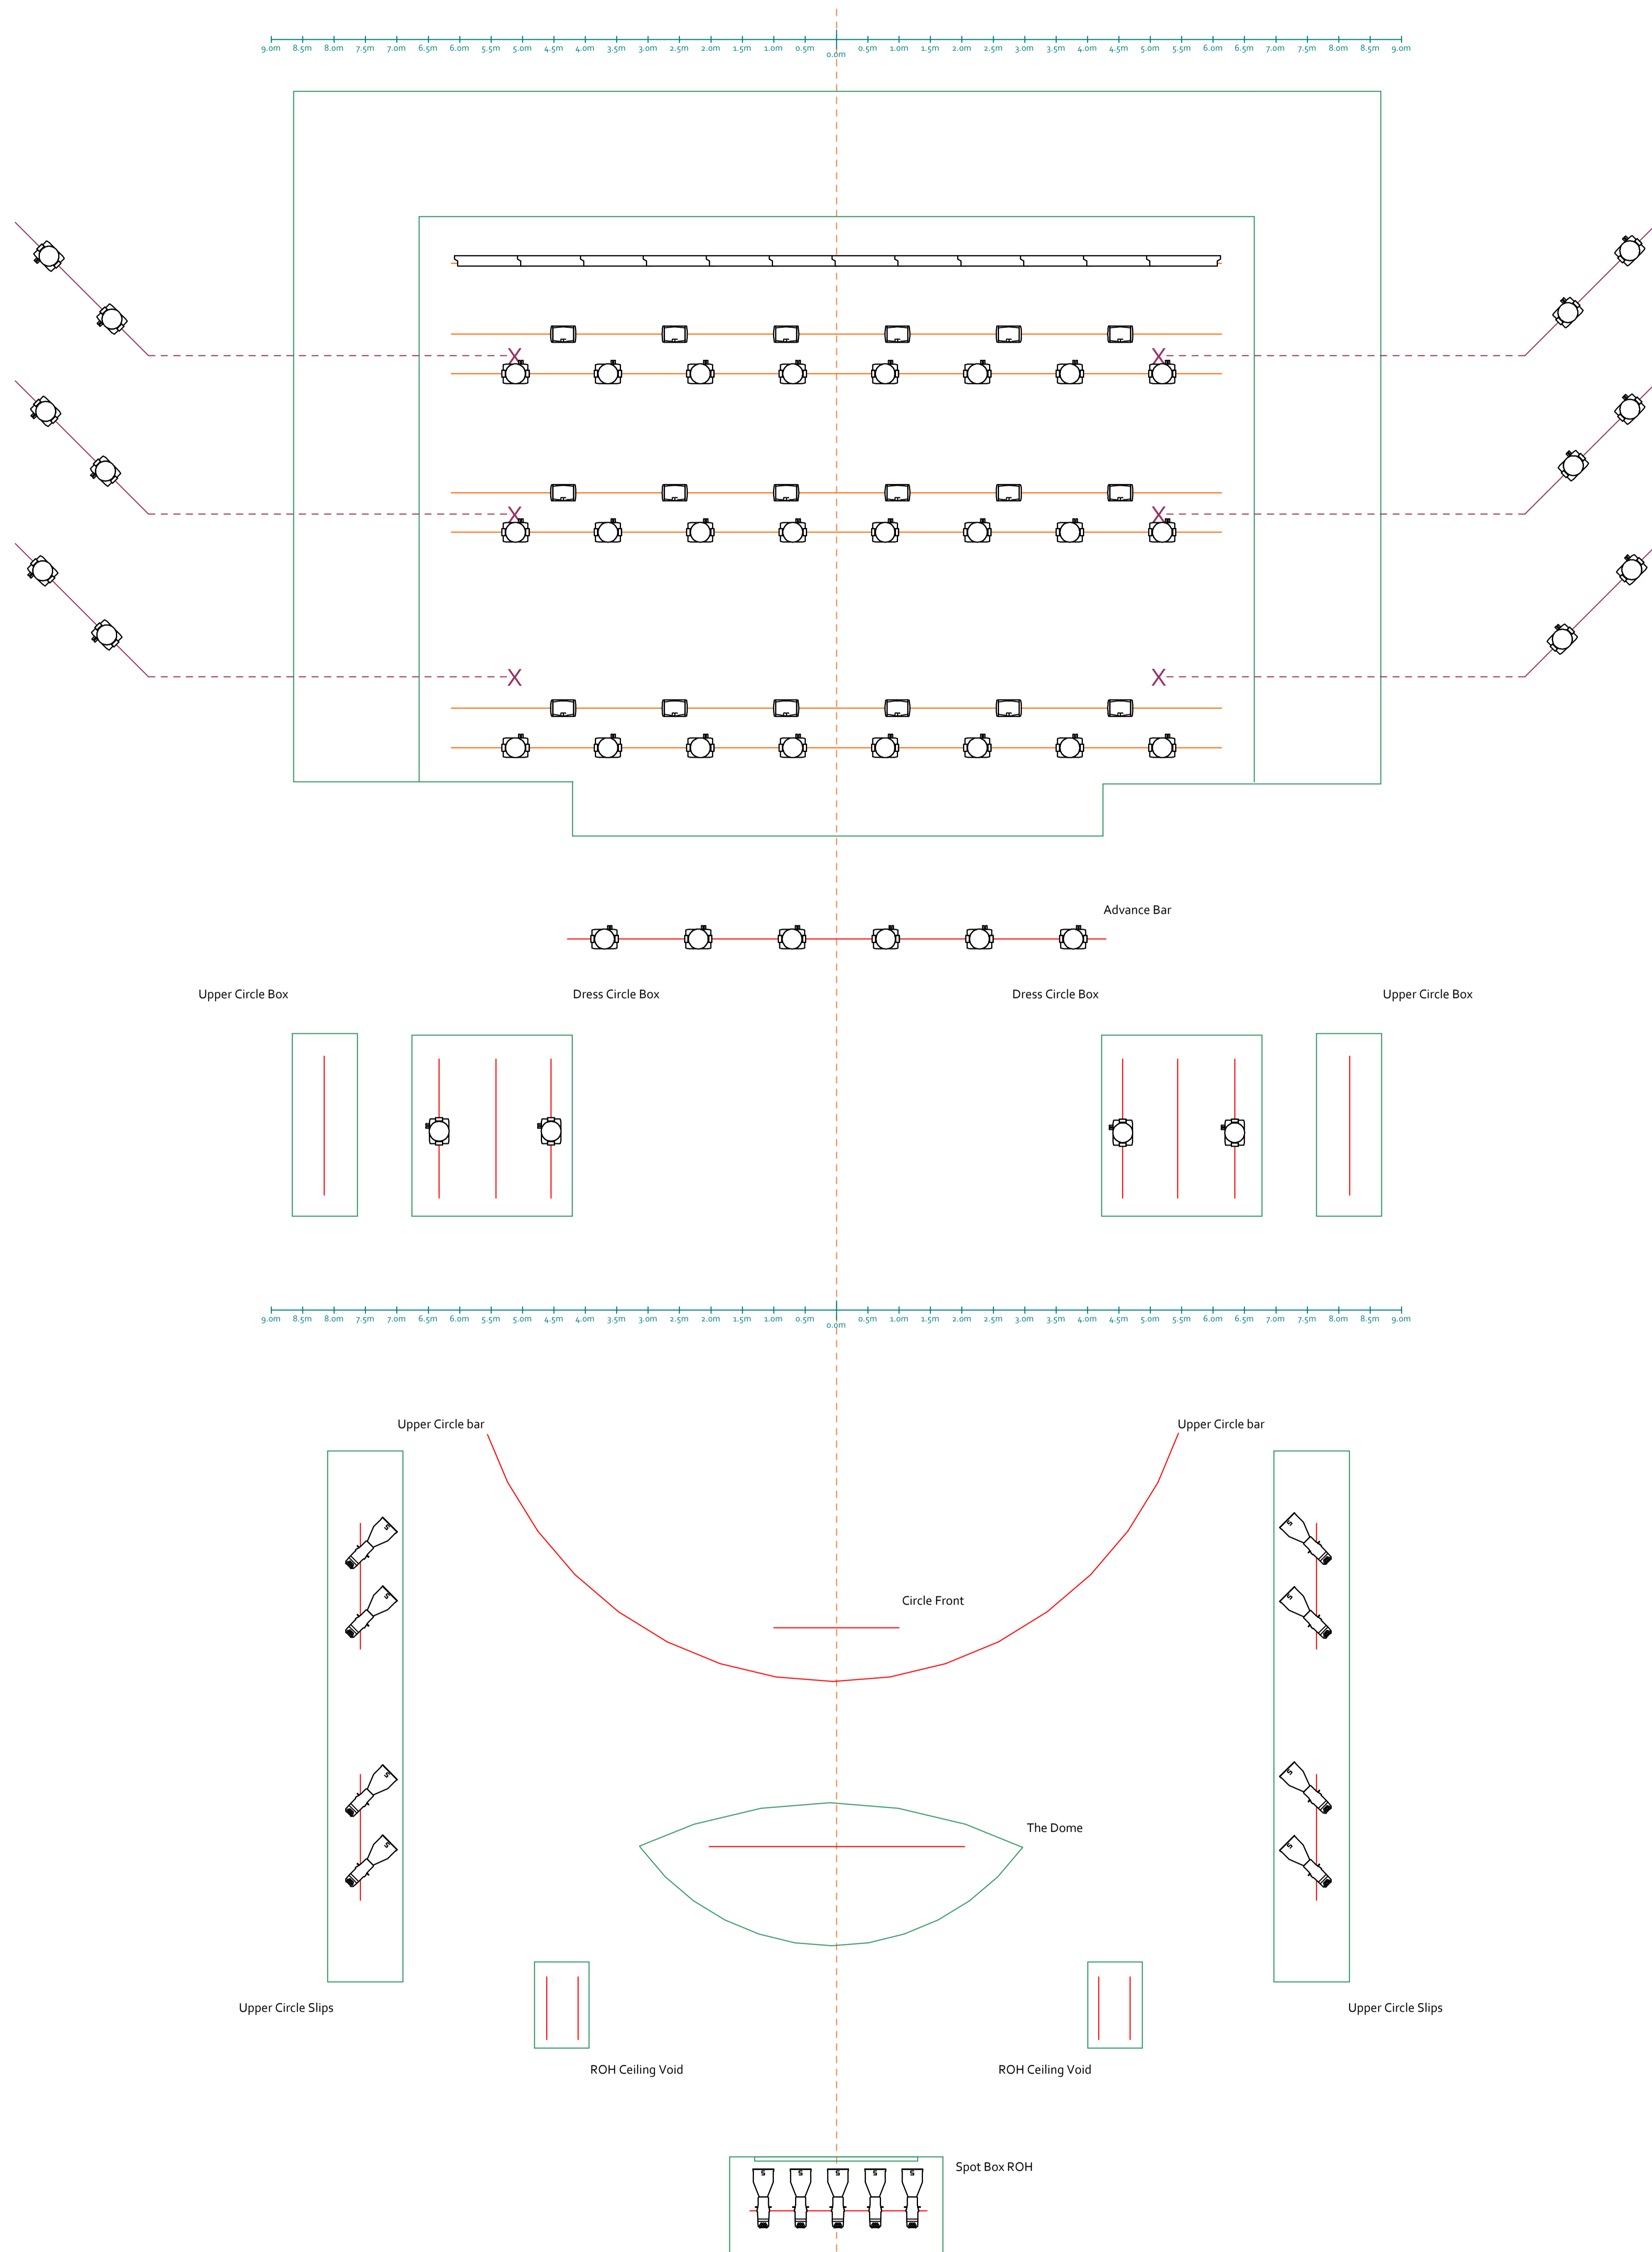

# JERSEY OPERA HOUSE

## Automated Rig Version

Scale 1:50 @ A0

Spring 2025