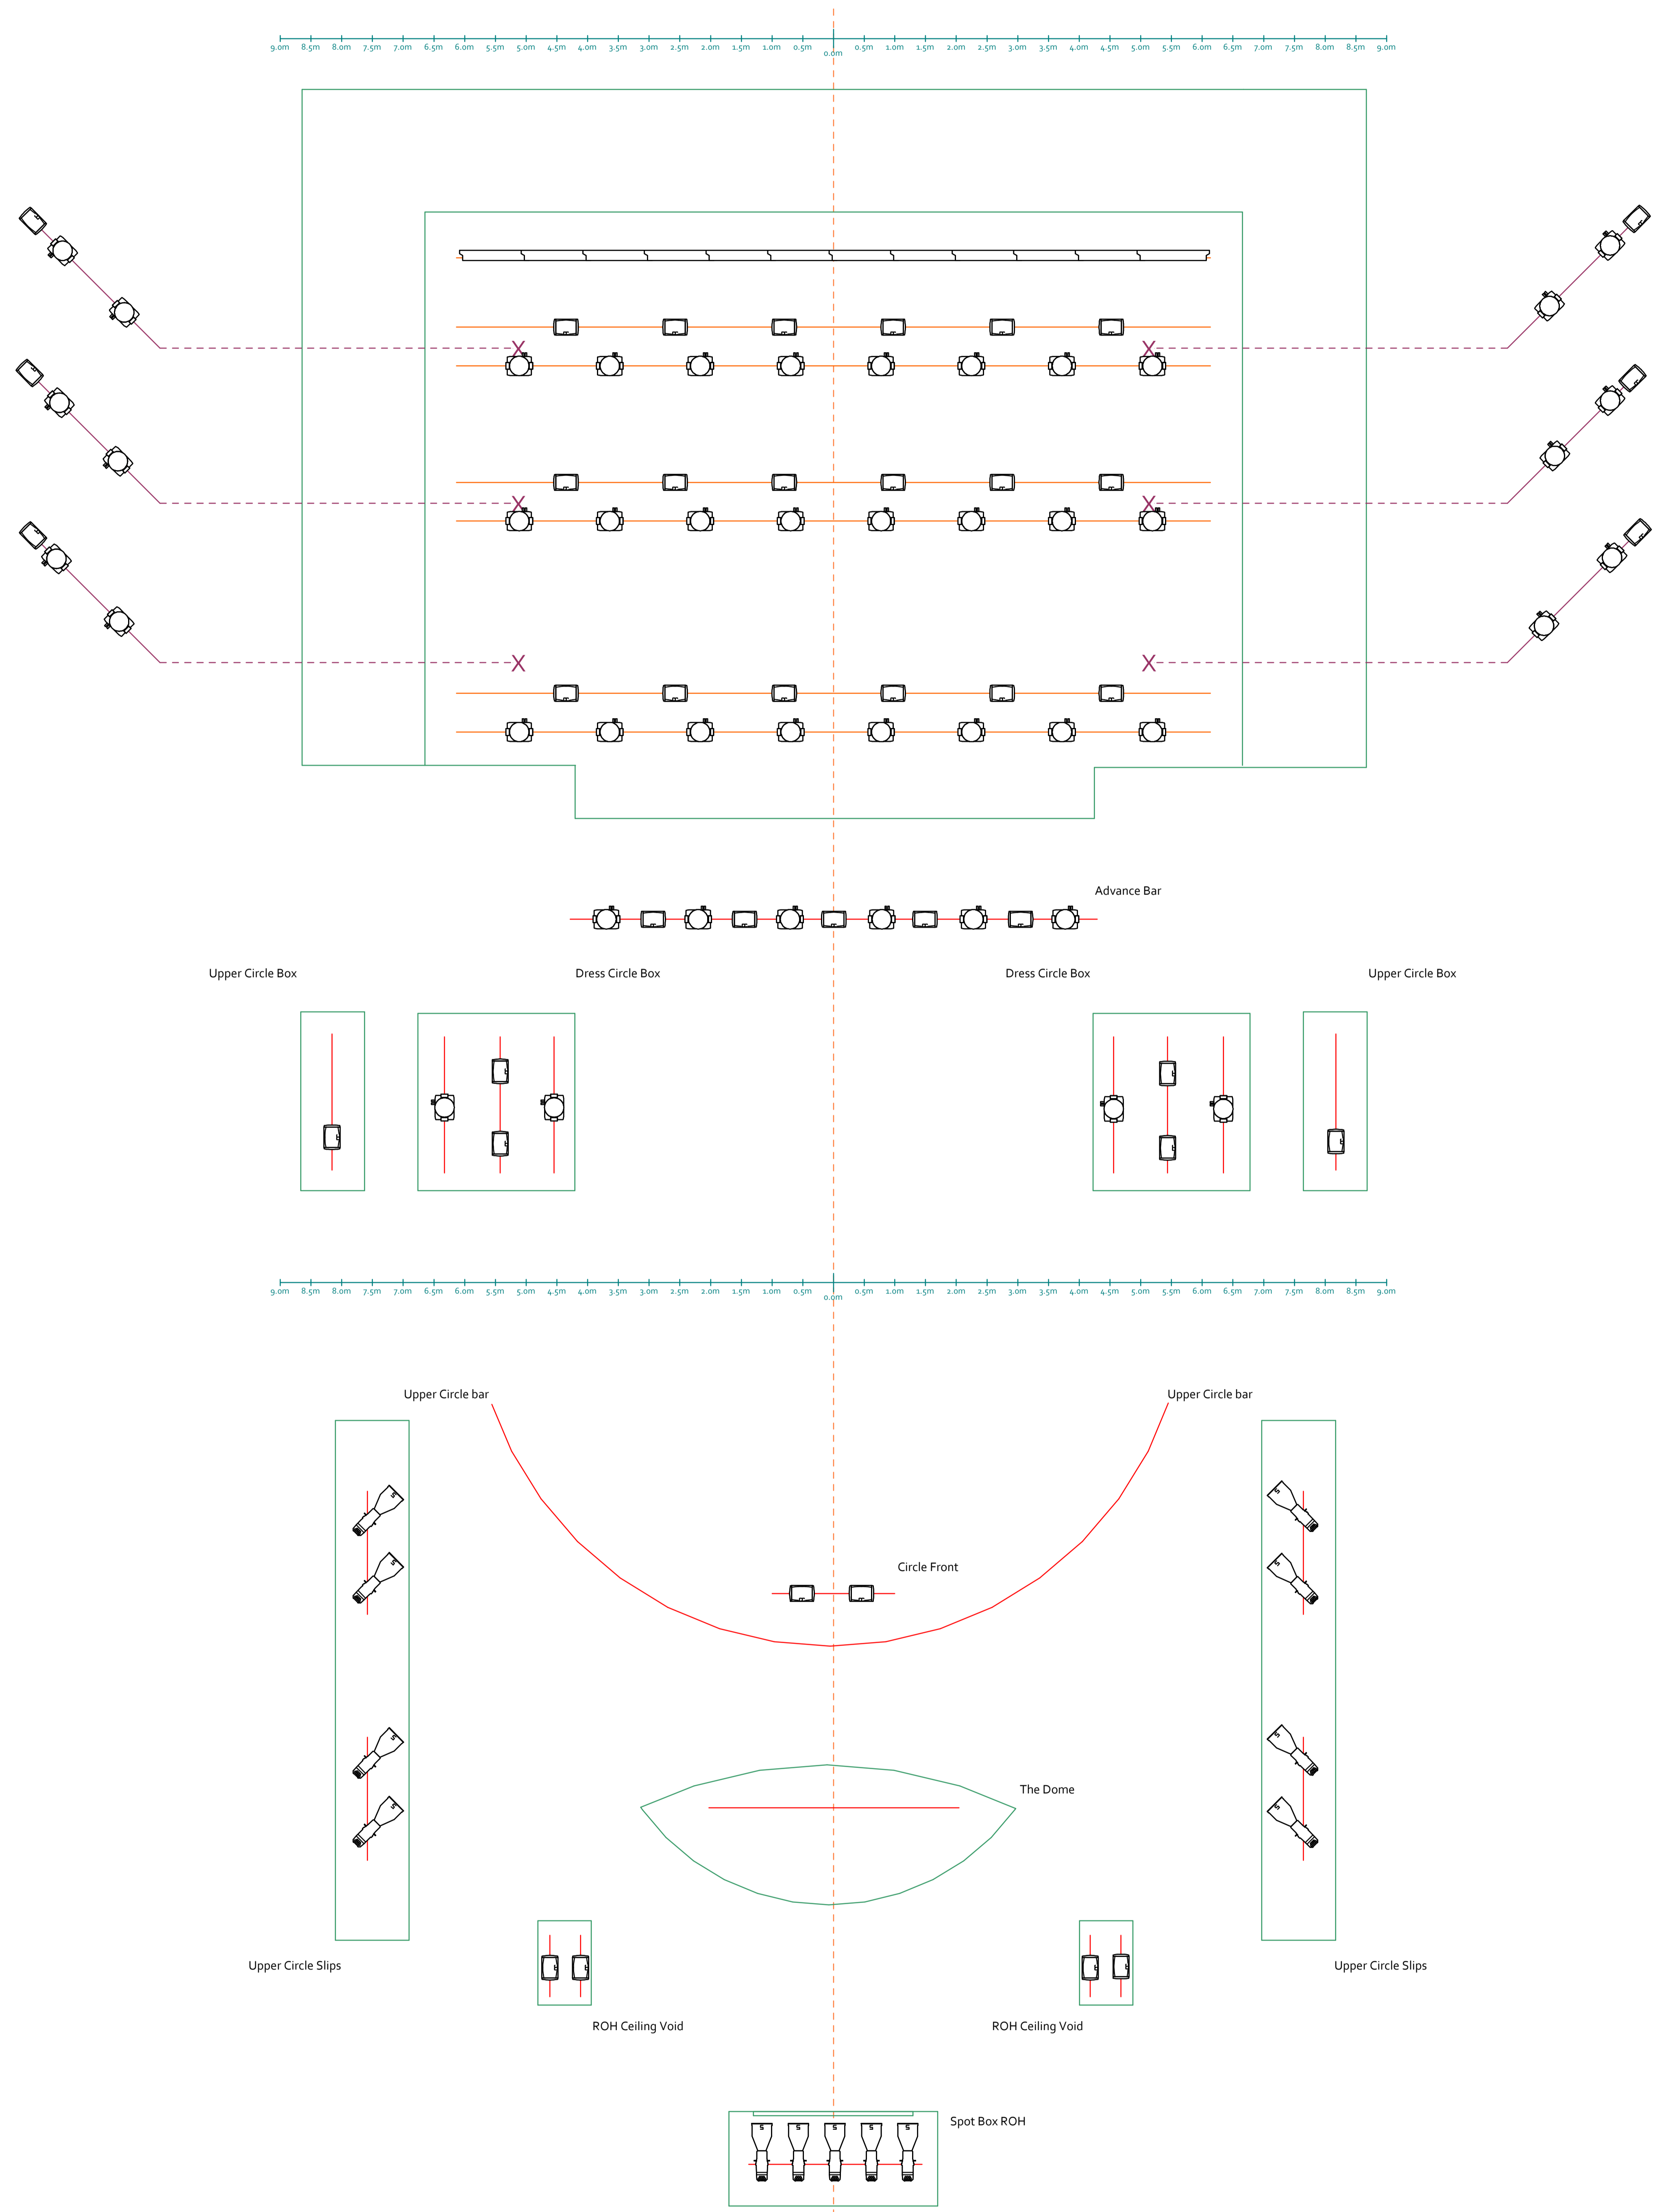

JERSEY OPERA HOUSE

Pantomime Automated Rig Version

Scale 1:50 @ A0

Spring 2025